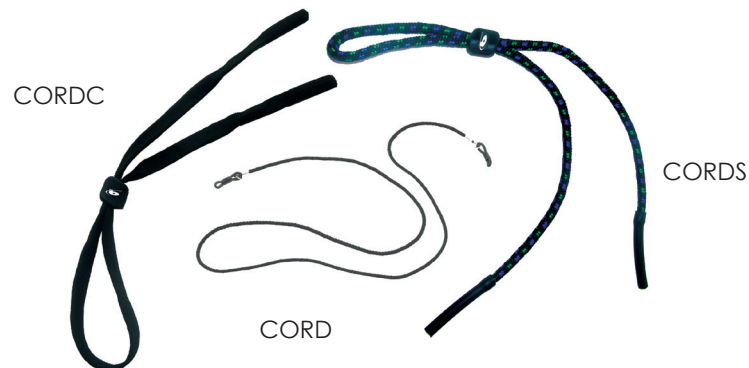

# CASES

Bollé Safety has also a range of practical accessories that are perfect for making the best possible use of your goggles and glasses.

# CASES & CORDS

Accessories

Products ref.	DESCRIPTION	DIMENSIONS (in mm)	WEIGHT (in g)
ETUIS	clic-clac black polyester pouch	185 x 100 x 10	20
ETUIC	large black flexible polyester fit case with belt loop	175 x 85 x 50	26
ETUICR	large black semirigid polyester fit case with belt loop	170 x 65 x 85	60
ETUIB	black polyester case with belt clip and belt loop	190 x 80 x 75	23
ETUIFS	black microfibre bag for all types of spectacles	190 x 100	10
ETUIFL	black microfibre bag for all types of goggles	240 x 150	18
CORD	black polyester neck cord	60	2
CORDS	adjustable blue/green sports neck cord, TPE tips, 100% polyester	60	10
CORDC	adjustable black neck cord, TPE tips, 100% polyester	56	6